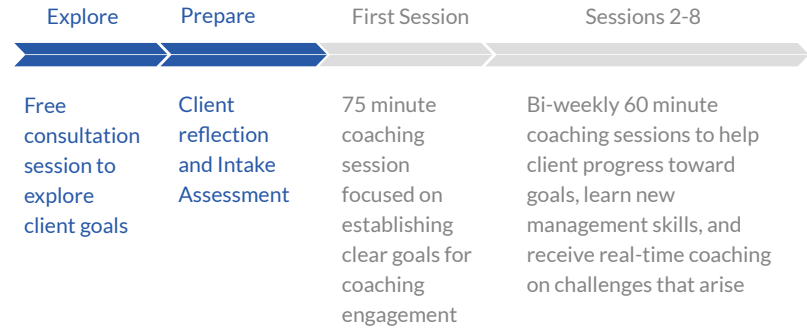

4 Month Intro Package Overview

From feeling lost in a new management role to owning your leadership path...

Discover how team management can be enriching instead of overwhelming with this emerging leader intro package.

Get in touch!

kim@ownitconsulting.com
www.ownitconsulting.com